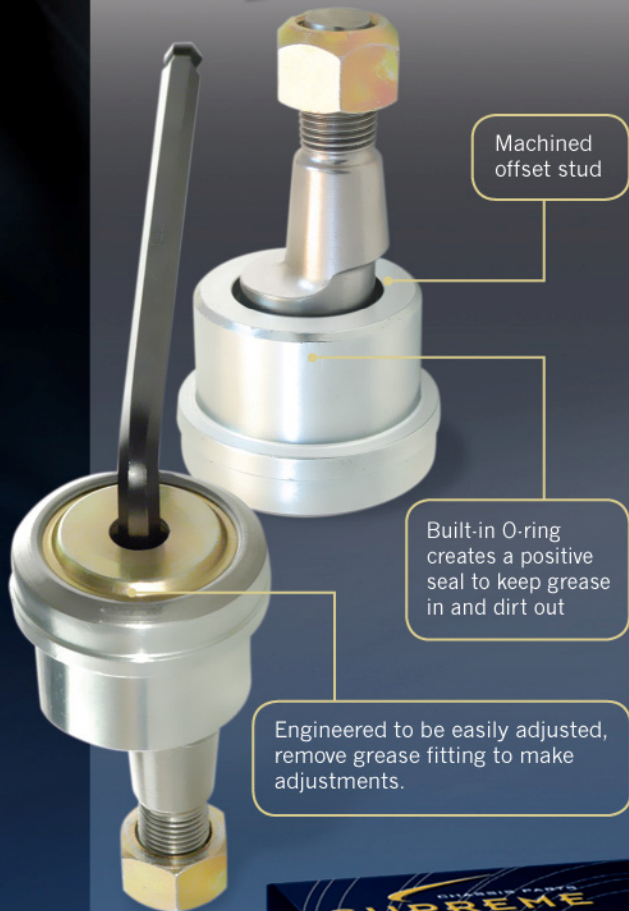

CHASSIS PARTS
SUPREME

SUPREME CHASSIS ADJUSTABLE BALL JOINTS

SUPREME CHASSIS ADJUSTABLE BALL JOINTS allow for 1-2 degrees of camber/caster adjustment.

- Proper alignment of vehicle
- Stop excessive tire wear
- Better steering geometry

DESIGNED

for high profile applications prone to alignment problems

- MK7403- Jeep Cherokee/Wrangler
- MK7407- Dodge Ram 1500
- MK7448- Dodge Ram 2500
- MK90492- Honda/Acura

And more...

GET THE
BENEFIT OF
SUPREME
CHASSIS PARTS.