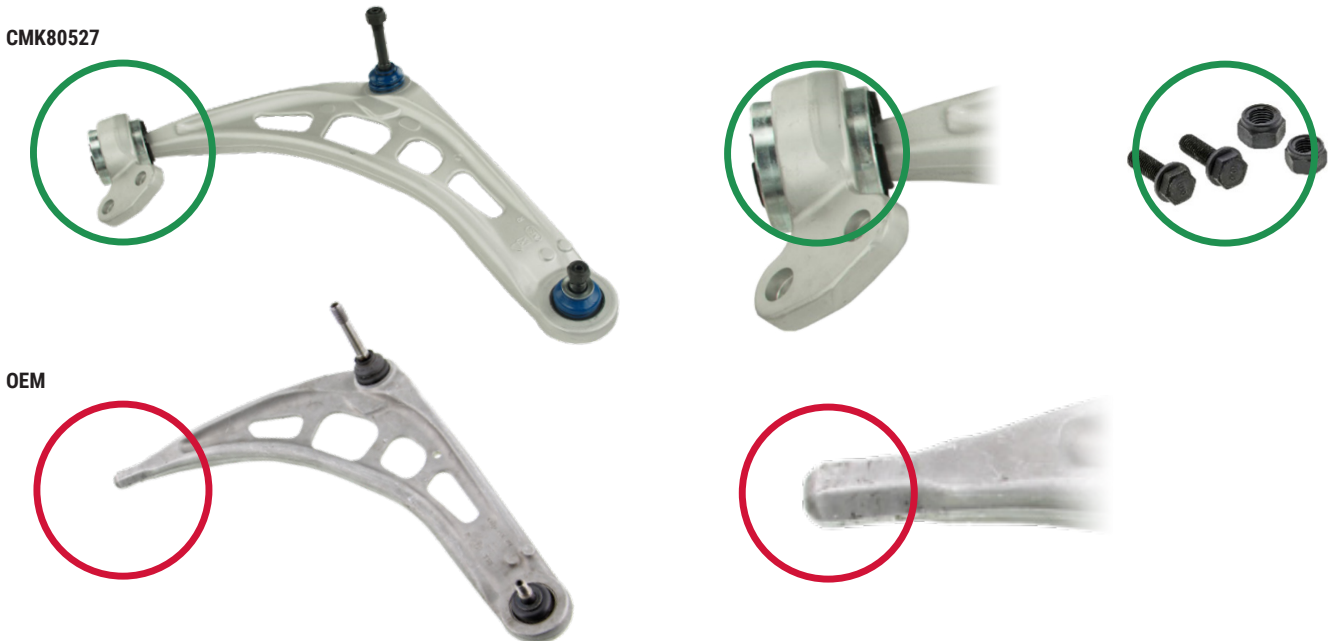

Major LaborSaver™: BMW E46 3 Series and E85/E86 Z Series Front Lower Control Arms

Brand	Supreme	Product	Control Arms	Date	April 2021
Part Number(s)	CMK80527/CMK80528				

The OEM (PN#s: 31126774820 and 31126774819) and other OE-style front lower control arm arms for the below listed application(s) do not incorporate a compliance bushing.

Mevotech Supreme front lower control arm assemblies CMK80527 and CMK80528 incorporate a pre-fitted compliance bushing, reducing installation time and provide an enhanced value repair option. Additionally, new hardware is included for a complete install. See Figure 1.

Figure 1. Mevotech Supreme control arm assembly with pre-fitted compliance bushing and included hardware (top) vs OE-style bare control arm (bottom)