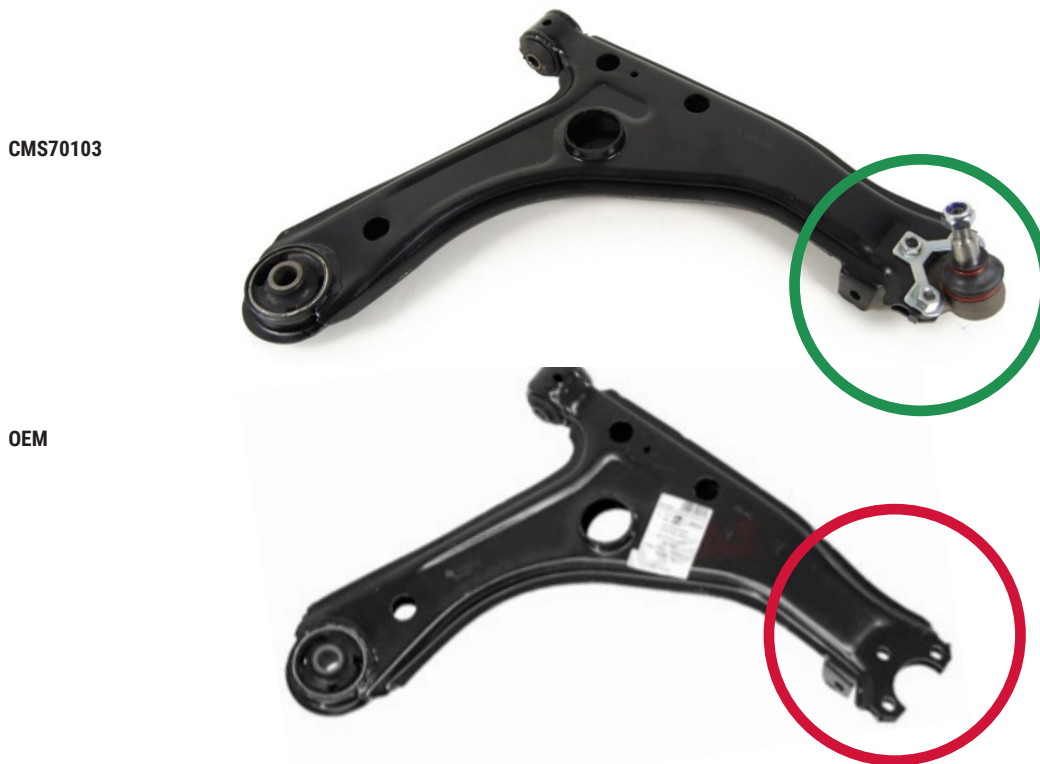

## Major LaborSaver™: VW Golf & Jetta Mk3 and Corrado VR6 Front Lower Control Arms

Brand	Supreme	Product	Control Arms	Date	April 2021
Part Number(s)	CMS70103/CMS70104				

The OEM (PN#s: 1H0407151A and 1H0407152) and other OE-style front lower control arms for the below listed application(s) do not incorporate a ball joint.

### Application

- 1994-1992 VW Corrado
- 1998-1995 VW Golf
- 1999-1994 VW Jetta

Mevotech Supreme front lower control assemblies CMS70103 and CMS70104 incorporate a pre-fitted ball joint, reducing installation time and provide an enhanced value repair option. Additionally, both the control arm body and ball joint are characterized by an anti-corrosion coating for increased part service life. New hardware is included for a complete install. **See Figure 1.**

**Figure 1.** Mevotech Supreme control arm assembly with pre-fitted ball joint and hardware (top) vs OE-style bare control arm (bottom)